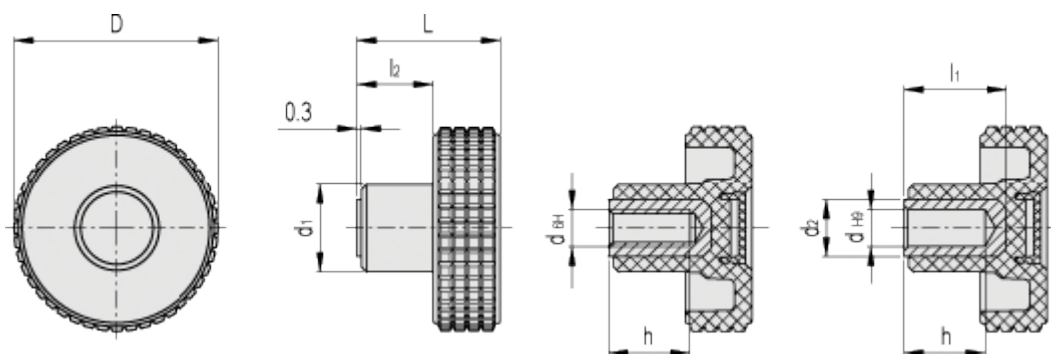

# Data Sheet

Article number: 23020345116

Description: E+G Fingregreb MBT.60-B-M10-C6, red centre cap

## Measures

D = 61  
d1 = 23  
d2 = -  
dH6 = M10  
dH9 = -  
h = 20  
L = 39  
l1 = -

l2 = 18.5